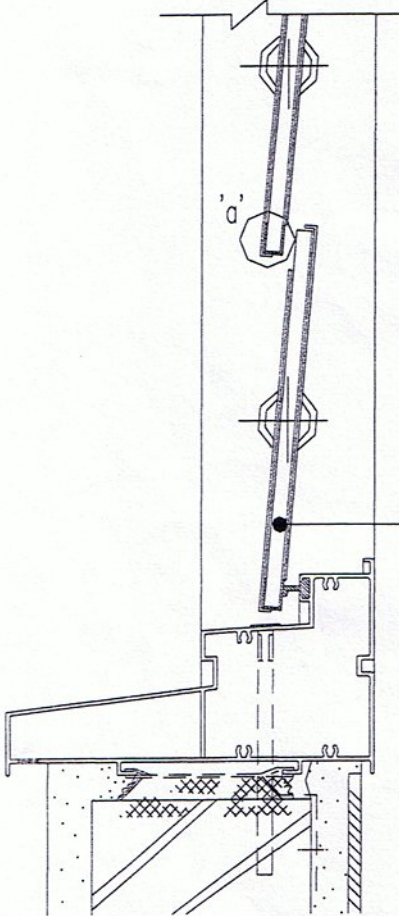

MINIMUM REQUIREMENTS FOR ALUMINIUM LOUVRE VENTS

MIN. 6 MM THK WIRE-GLASS

ADJUSTABLE ALUMINIUM LOUVRE VENTS