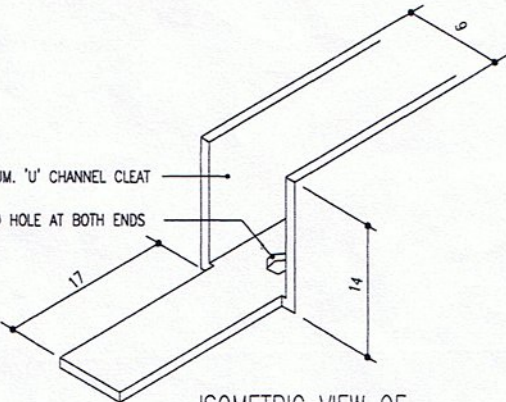

MINIMUM REQUIREMENTS FOR ALUMINIUM LOUVRE VENTS

MIN. 6 MM THK WIRE-GLASS

ADJUSTABLE ALUMINIUM LOUVRE VENTS